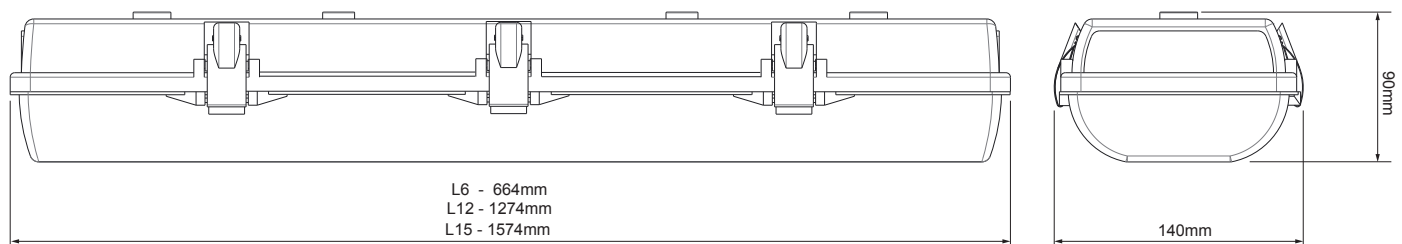

WP3 LED Weatherproof Batten IP65 - Standalone with DALI mains

CAT. NO. **659300SADM, 659303SADM, 659306SADM**

FEATURES

- A premium range of LED weatherproof battens.
- Available in 2 foot, 4 foot or 5 foot lengths.
- Tri-colour LED selection.
- Ideal replacement for T5 equivalents.
- LED Light source life:
  - 150,000hrs, L80 B50 at ambient temperature of 25°C.
  - 250,000hrs, L70 B50 at ambient temperature of 25°C.
- CRI > 90
- iSmart™ temperature sensing technology for the LIION battery.
- Electronics designed to lengthen the life of the battery.
- Environmentally friendly battery.
- 5 Year warranty.
- Designed and Manufactured in Australia.

DIMENSIONS

Legrand - Australia
1300 369 777
www.legrand.com.au
ABN 31 000 102 661

Legrand - New Zealand
0800 476 009
www.legrand.co.nz

Refer to your group buying office, Legrand Sales Representative or Legrand Sales Office for pricing.

Please note: specifications are subject to change without prior notice.

LE14861AA

01/2024